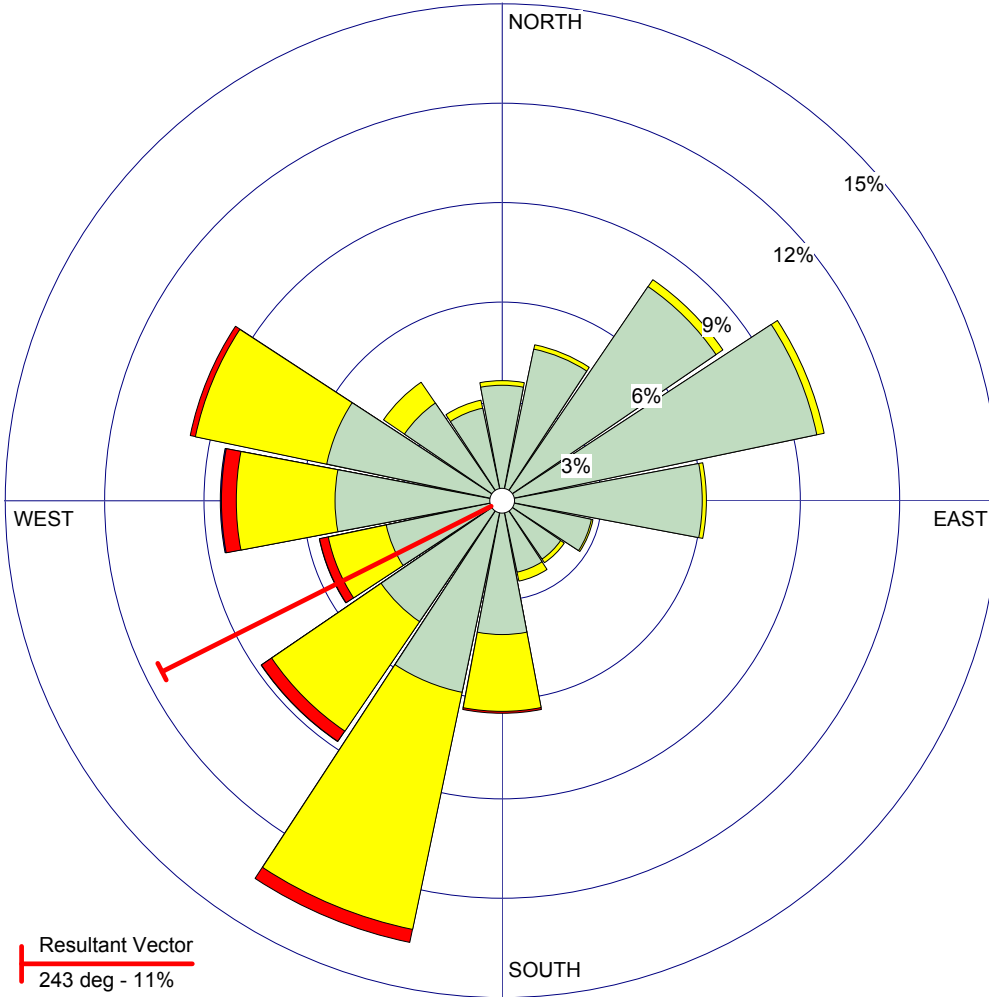

WIND ROSE PLOT:

Cook Station, MO
MU Extension Commercial Agriculture Weather Station

DISPLAY:

Wind Speed
Direction (blowing from)

COMMENTS:

Based on hourly average wind speed and direction from the MU Ag Weather Station at Cook Station (measured at 3 meters)

DATA PERIOD:

2000-2010
Jan 1 - Dec 31
00:00 - 23:00

CALM WINDS (less than 1 mph):

0.02%

AVG. WIND SPEED:

3.30 mph

TOTAL COUNT:

96431 hrs.