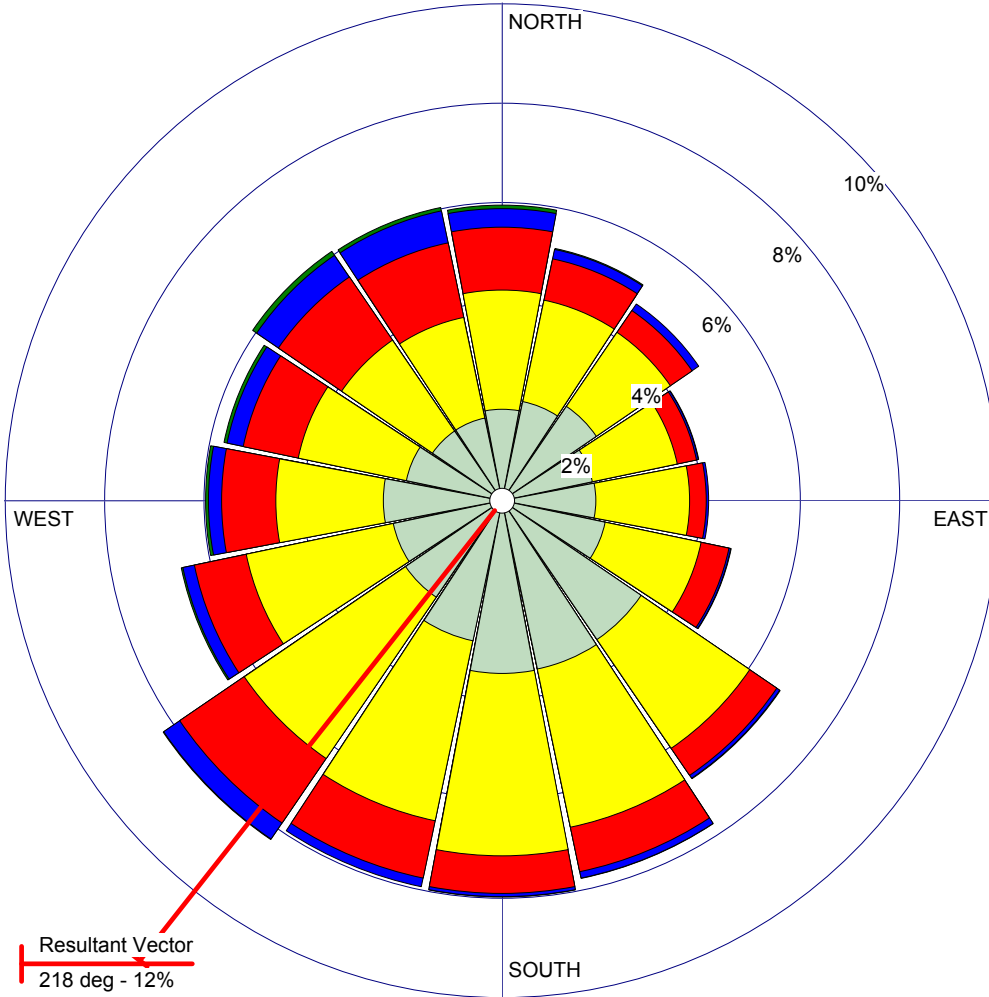

WIND ROSE PLOT:

Williamsburg, MO
MU Extension Commercial Agriculture Weather Station

DISPLAY:

Wind Speed
Direction (blowing from)

COMMENTS:

Based on hourly wind speed and direction from the MU Ag Weather Station at Williamsburg (measured at 3 meters)

DATA PERIOD:

2006-2010
Jan 1 - Dec 31
00:00 - 23:00

CALM WINDS: (less than 1 mph)

2.28%

AVG. WIND SPEED:

6.26 mph

TOTAL COUNT:

40824 hrs.