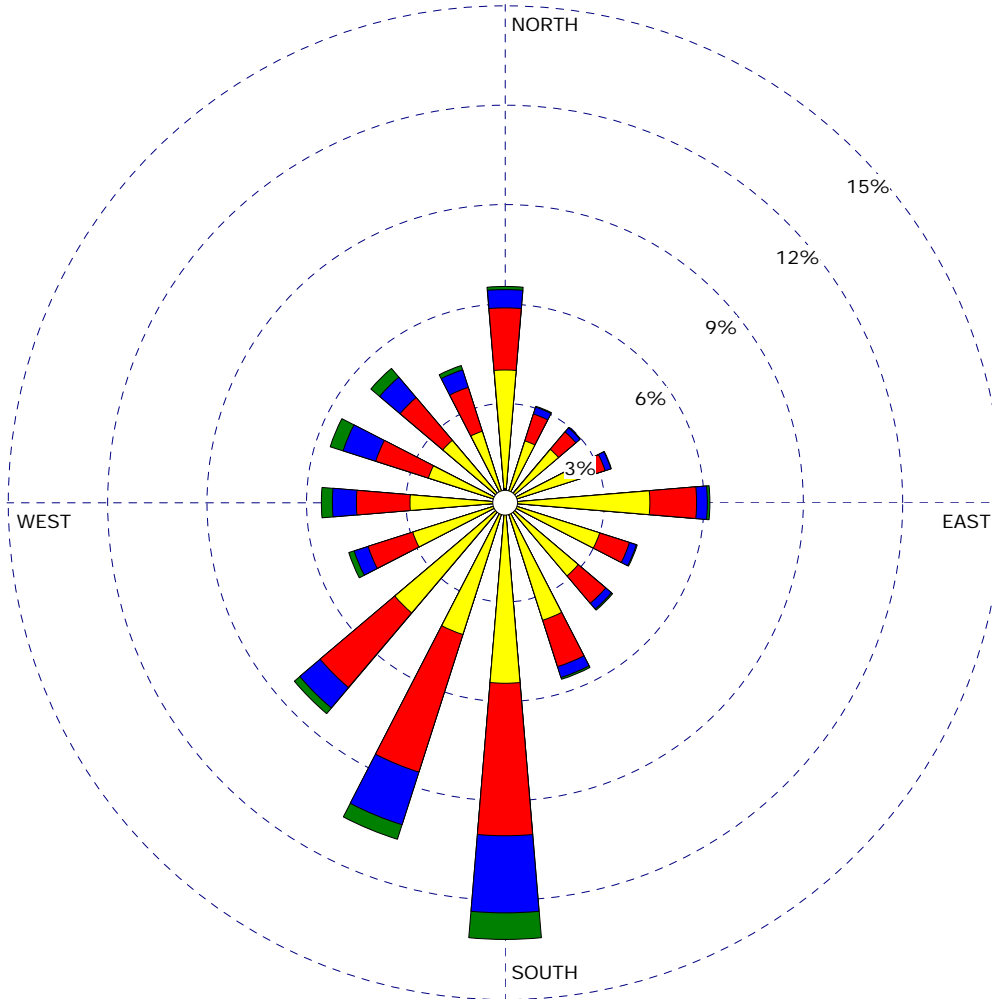

WIND ROSE PLOT:
Vichy, MO Airport

Wind Speed
 Direction (blowing from)

COMMENTS:

Based on hourly average wind speed and direction from the airport at Vichy (measured at 10 meters)

DATA PERIOD:

1996-2000 2001-2005
Jan 1 - Dec 31
00:00 - 23:00

CALM WINDS (less than 1 mph):

6.16%

AVG. WIND SPEED:

9.40 mph

TOTAL COUNT:

79808 hrs.

DATE:

3/9/2007