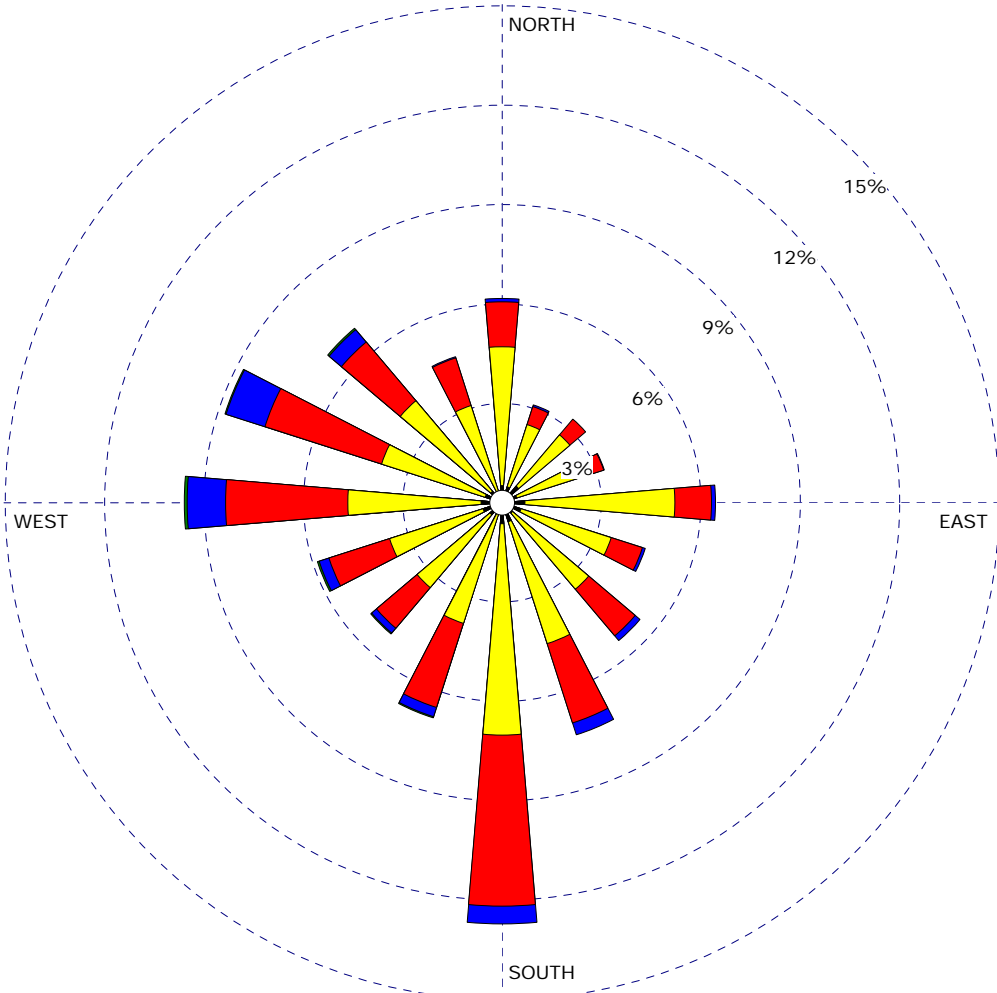

WIND ROSE PLOT:
St. Louis, MO Airport

Wind Speed
 Direction (blowing from)

WIND SPEED
 (mph)

- >= 20.0
- 15.0 - 20.0
- 10.0 - 15.0
- 5.0 - 10.0
- 1.0 - 5.0

Calms: 0.16%

COMMENTS:

Based on hourly average wind speed and direction from the airport at St. Louis (measured at 10 meters)

DATA PERIOD:

**1991-2006
 Jan 1 - Dec 31
 00:00 - 23:00**

CALM WINDS (less than 1 mph):

0.16%

AVG. WIND SPEED:

9.12 mph

TOTAL COUNT:

5788 hrs.