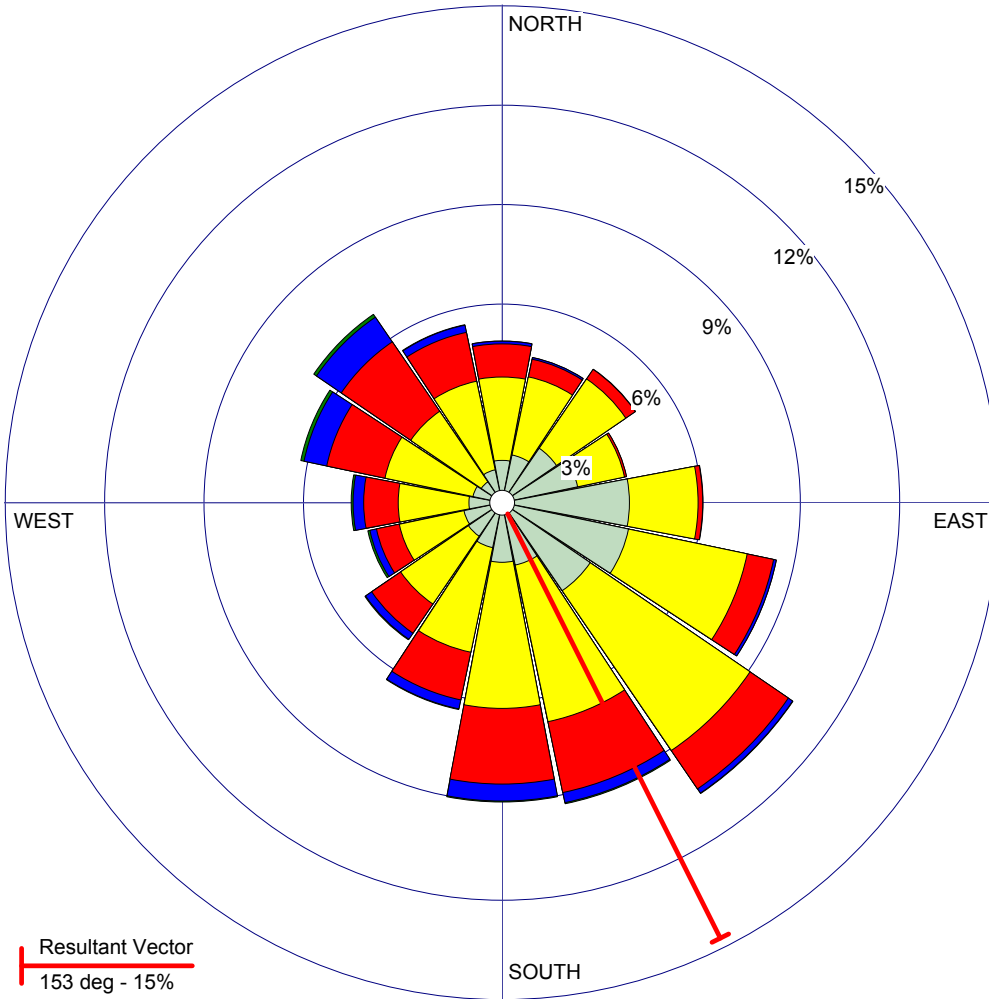

WIND ROSE PLOT:

Columbia, MO (South Farms)
MU Extension Commercial Agriculture Weather Station

DISPLAY:

Wind Speed
Direction (blowing from)

WIND SPEED
(mph)

- >= 20.0
- 15.0 - 20.0
- 10.0 - 15.0
- 5.0 - 10.0
- 1.0 - 5.0

Calms: 0.00%

Resultant Vector
153 deg - 15%

COMMENTS:

Based on hourly wind speed and direction from the MU Ag Weather Station at Columbia (South Farms) (measured at 3 meters)

DATA PERIOD:

2000-2010
Jan 1 - Dec 31
00:00 - 23:00

CALM WINDS: (less than 1 mph)

0.00%

AVG. WIND SPEED:

7.00 mph

TOTAL COUNT:

96431 hrs.

DATE:

2/22/2011