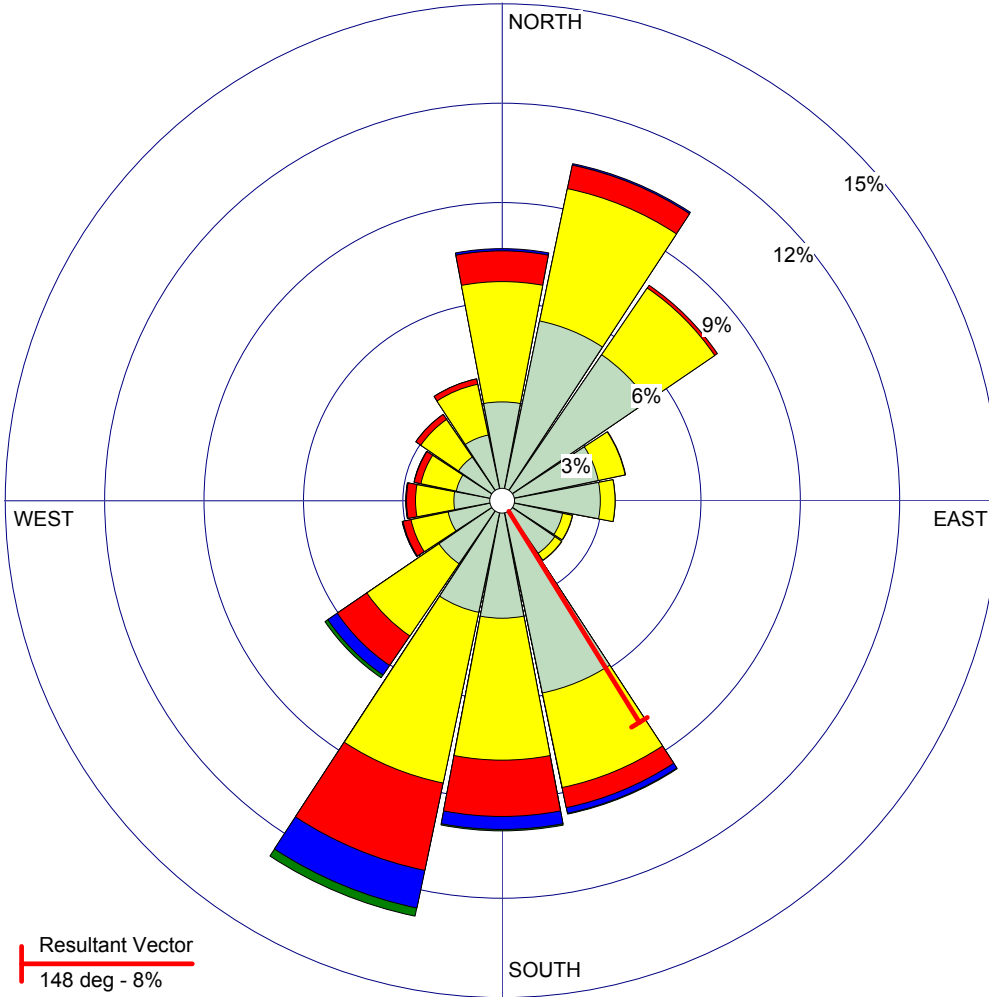

WIND ROSE PLOT:

Portageville, MO (Delta Center)
MU Extension Commercial Agriculture Weather Station

DISPLAY:

Wind Speed
Direction (blowing from)

WIND SPEED (mph)

- >= 20.0
- 15.0 - 20.0
- 10.0 - 15.0
- 5.0 - 10.0
- 0.5 - 5.0

Calms: 8.22%

COMMENTS:

Based on hourly average wind speed and direction from the MU Ag Weather Station at Portageville (Delta Center) (measured at 3 meters)

DATA PERIOD:

2000-2010
Jan 1 - Dec 31
00:00 - 23:00

CALM WINDS (less than 1 mph):

8.22%

AVG. WIND SPEED:

4.80 mph

TOTAL COUNT:

96431 hrs.

DATE:

2/17/2011