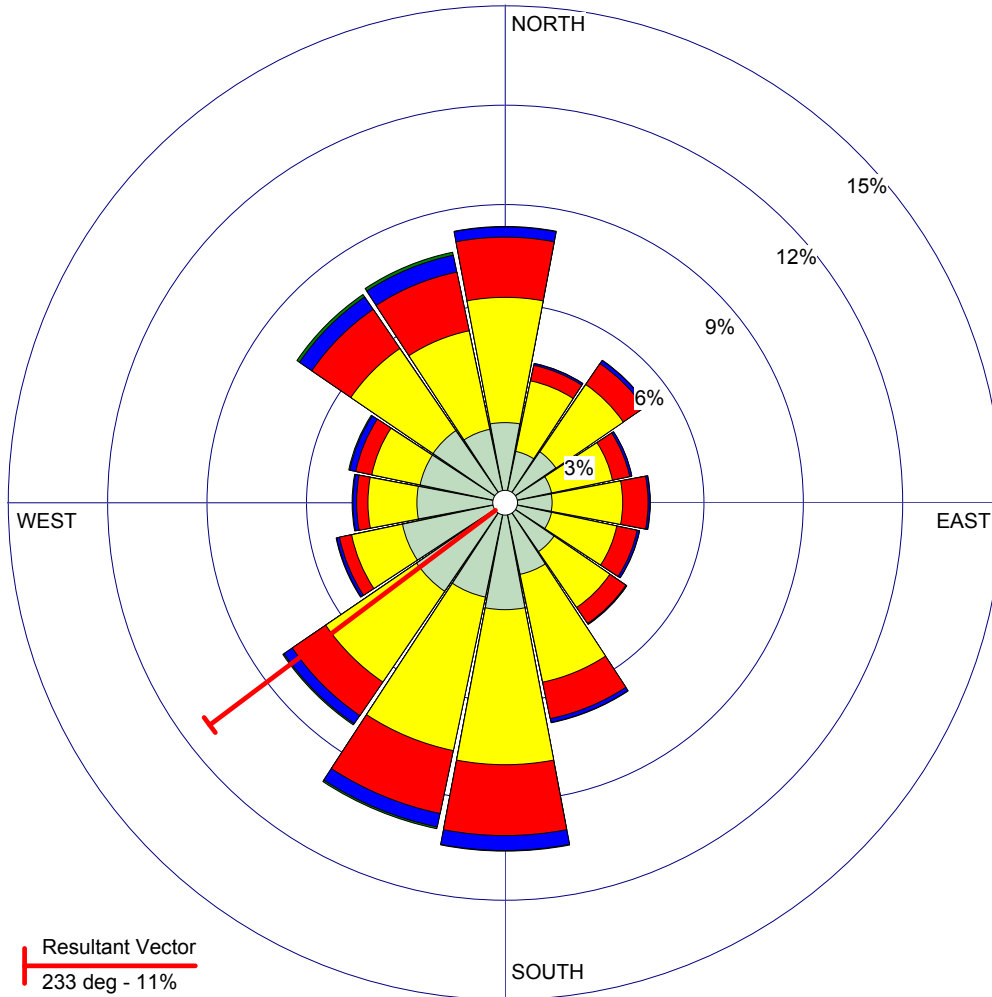

WIND ROSE PLOT:

**Novelty, MO**  
**MU Extension Commercial Agriculture Weather Station**

DISPLAY:

**Wind Speed**  
**Direction (blowing from)**

WIND SPEED  
(mph)

- >= 20.0
- 15.0 - 20.0
- 10.0 - 15.0
- 5.0 - 10.0
- 1.0 - 5.0

Calms: 0.00%

**Resultant Vector**  
 233 deg - 11%

COMMENTS:

Based on hourly wind speed and direction from the MU Ag Weather Station at Novelty (measured at 3 meters)

DATA PERIOD:

**2000-2010**  
**Jan 1 - Dec 31**  
**00:00 - 23:00**

CALM WINDS: (less than 1 mph)

**0.00%**

AVG. WIND SPEED:

**6.38 mph**

TOTAL COUNT:

**96431 hrs.**

DATE:

**3/2/2011**