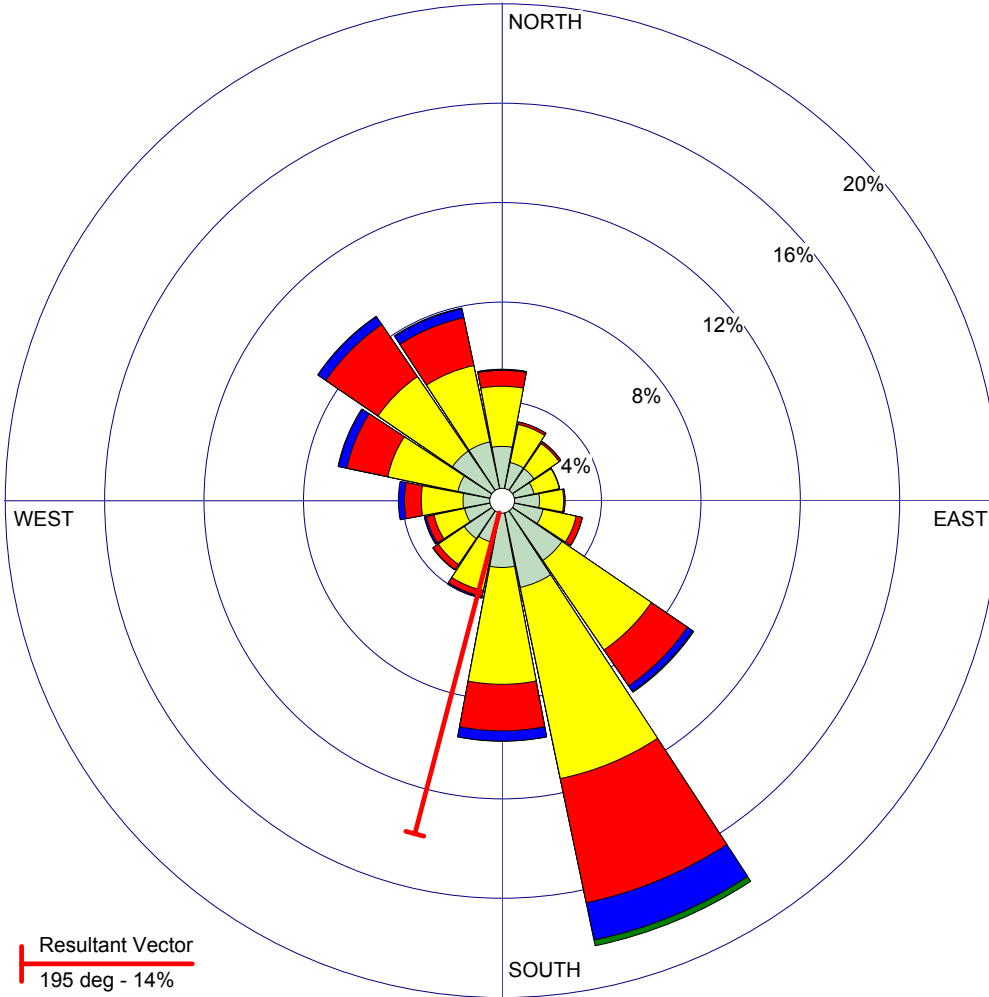

WIND ROSE PLOT:

Mountain Grove, MO
MU Extension Commercial Agriculture Weather Station

DISPLAY:

Wind Speed
Direction (blowing from)

WIND SPEED (mph)

- >= 20.0
- 15.0 - 20.0
- 10.0 - 15.0
- 5.0 - 10.0
- 1.0 - 5.0

Calms: 4.87%

Resultant Vector
 195 deg - 14%

COMMENTS:

Based on hourly wind speed and direction from the MU Ag Weather Station at Mountain Grove (measured at 3 meters)

DATA PERIOD:

2007-2010
Jan 1 - Dec 31
00:00 - 23:00

CALM WINDS: (less than 1 mph)

4.87%

AVG. WIND SPEED:

6.34 mph

TOTAL COUNT:

27888 hrs.

DATE:

2/18/2011