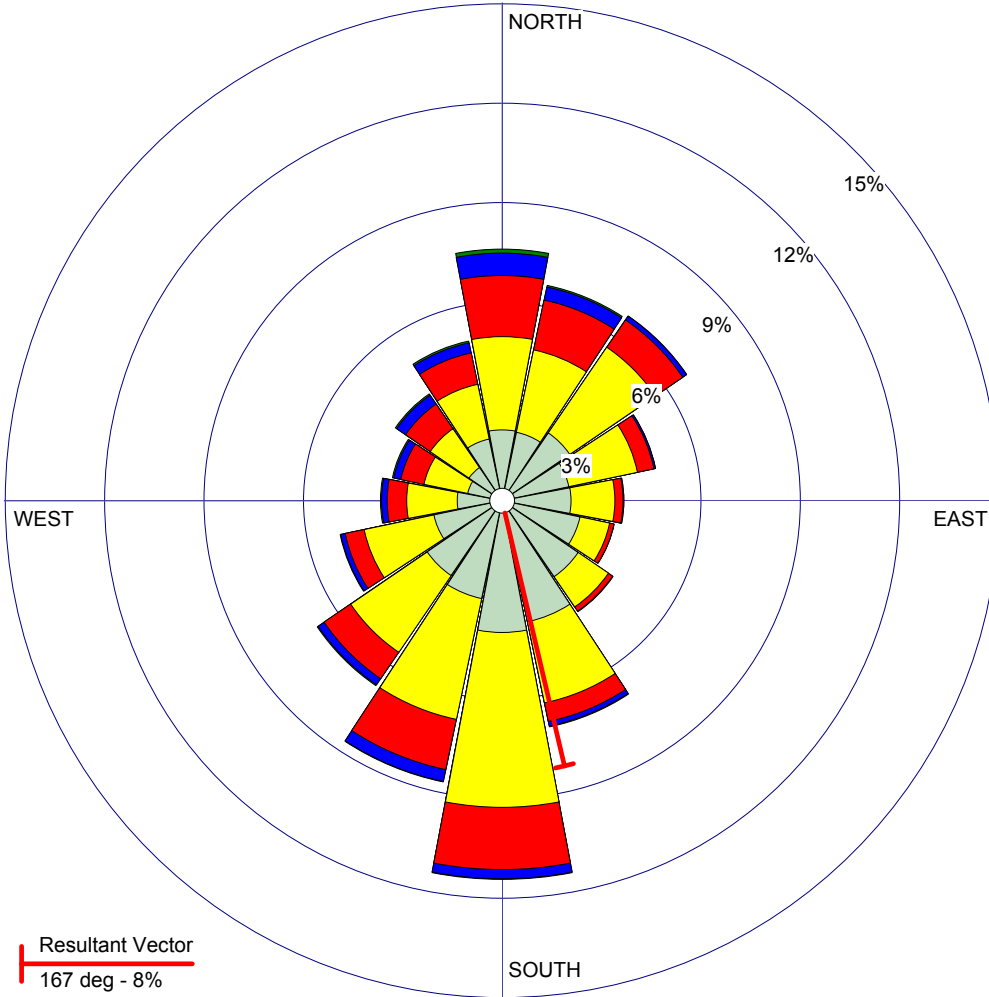

WIND ROSE PLOT:

Portageville, MO (Lee Farm)
MU Extension Commercial Agriculture Weather Station

DISPLAY:

Wind Speed
Direction (blowing from)

WIND SPEED (mph)

- >= 20.0
- 15.0 - 20.0
- 10.0 - 15.0
- 5.0 - 10.0
- 0.5 - 5.0

Calms: 8.59%

COMMENTS:

Based on hourly average wind speed and direction from the MU Ag Weather Station at Portageville (Lee Farm) (measured at 3 meters)

DATA PERIOD:

2000-2010
Jan 1 - Dec 31
00:00 - 23:00

CALM WINDS (less than 1 mph):

8.59%

AVG. WIND SPEED:

5.65 mph

TOTAL COUNT:

92807 hrs.

DATE:

2/17/2011