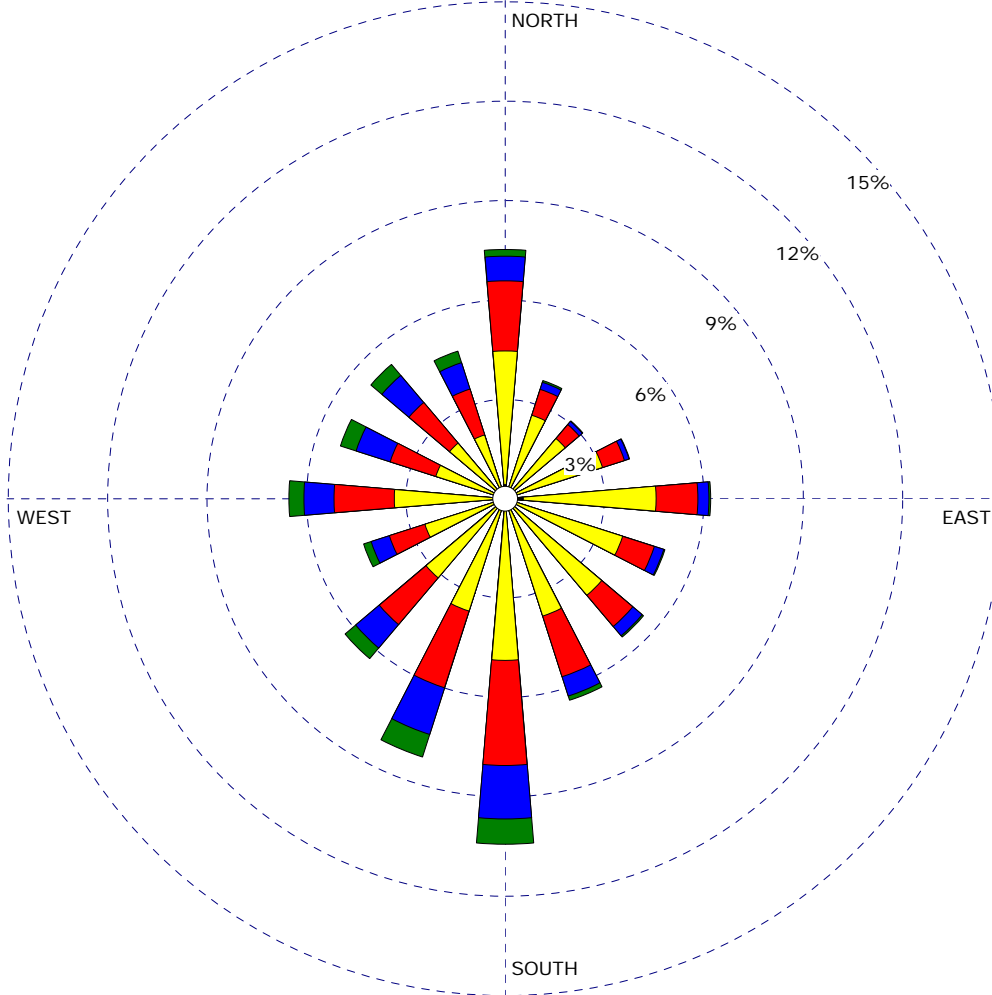

WIND ROSE PLOT:
Kirksville, MO Airport

Wind Speed
 Direction (blowing from)

COMMENTS:
 Based on hourly average wind speed and direction from the airport at Kirksville (measured at 10 meters)

DATA PERIOD:
1996-2000 2001-2005
Jan 1 - Dec 31
00:00 - 23:00

CALM WINDS (less than 1 mph):
7.62%

AVG. WIND SPEED:
9.24 mph

TOTAL COUNT:
76583 hrs.

DATE:
3/9/2007