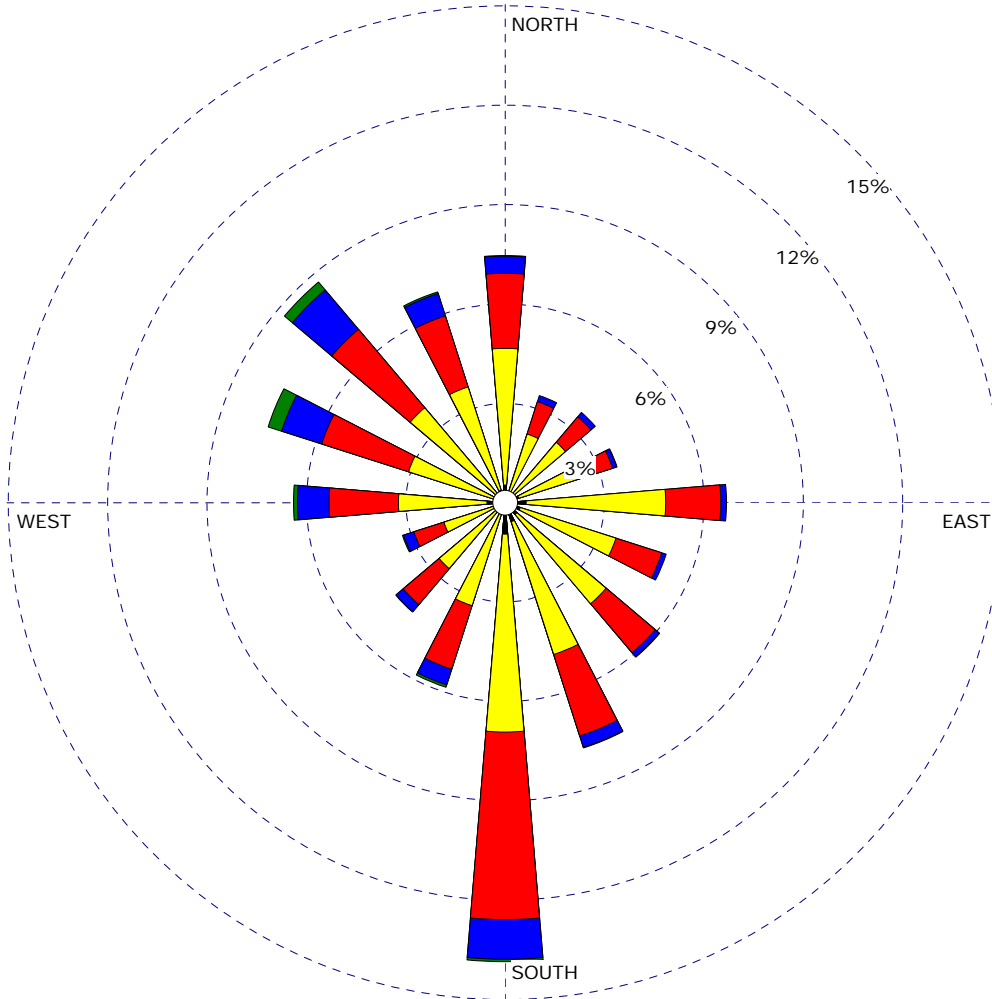

WIND ROSE PLOT:
Des Moines, IA Airport

Wind Speed
Direction (blowing from)

WIND SPEED
(mph)

- >= 20.0
- 15.0 - 20.0
- 10.0 - 15.0
- 5.0 - 10.0
- 1.0 - 5.0

Calms: 0.00%

COMMENTS:

Based on hourly average wind speed and direction from the airport at Des Moines (measured at 10 meters)

DATA PERIOD:

1991-2006
Jan 1 - Dec 31
00:00 - 23:00

CALM WINDS (less than 1 mph):

0.00%

AVG. WIND SPEED:

9.68 mph

TOTAL COUNT:

5790 hrs.