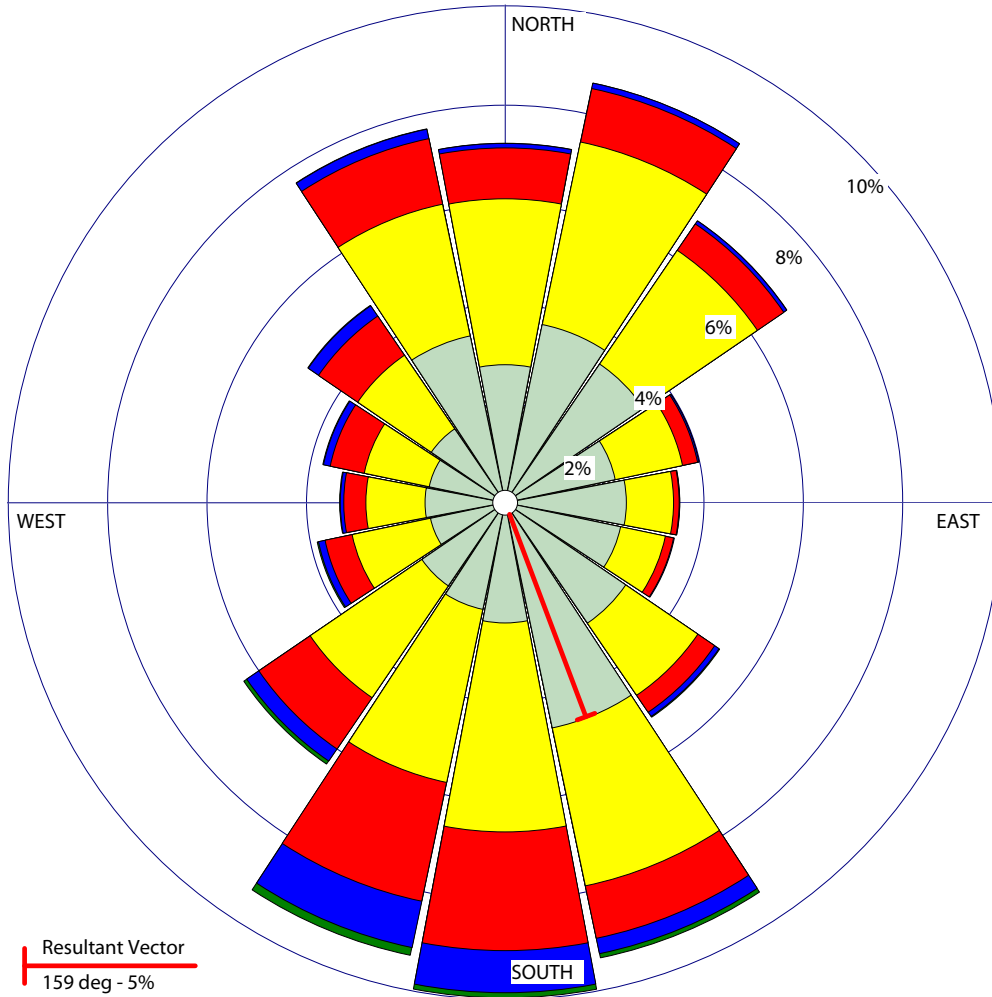

WIND ROSE PLOT:

Charleston, MO
 MU Extension Commercial Agriculture Weather Station

DISPLAY:

Wind Speed
 Direction (blowing from)

WIND SPEED (mph)

- >= 20.0
- 15.0 - 20.0
- 10.0 - 15.0
- 5.0 - 10.0
- 0.5 - 5.0

Calms: 2.84%

COMMENTS:

Based on hourly average wind speed and direction from the MU Ag Weather Station at Charleston (measured at 3 meters)

DATA PERIOD:

2000-2010
 Jan 1 - Dec 31
 00:00 - 23:00

CALM WINDS (less than 1 mph):

2.84%

AVG. WIND SPEED:

5.98 mph

TOTAL COUNT:

96431 hrs.

DATE:

2/17/2011