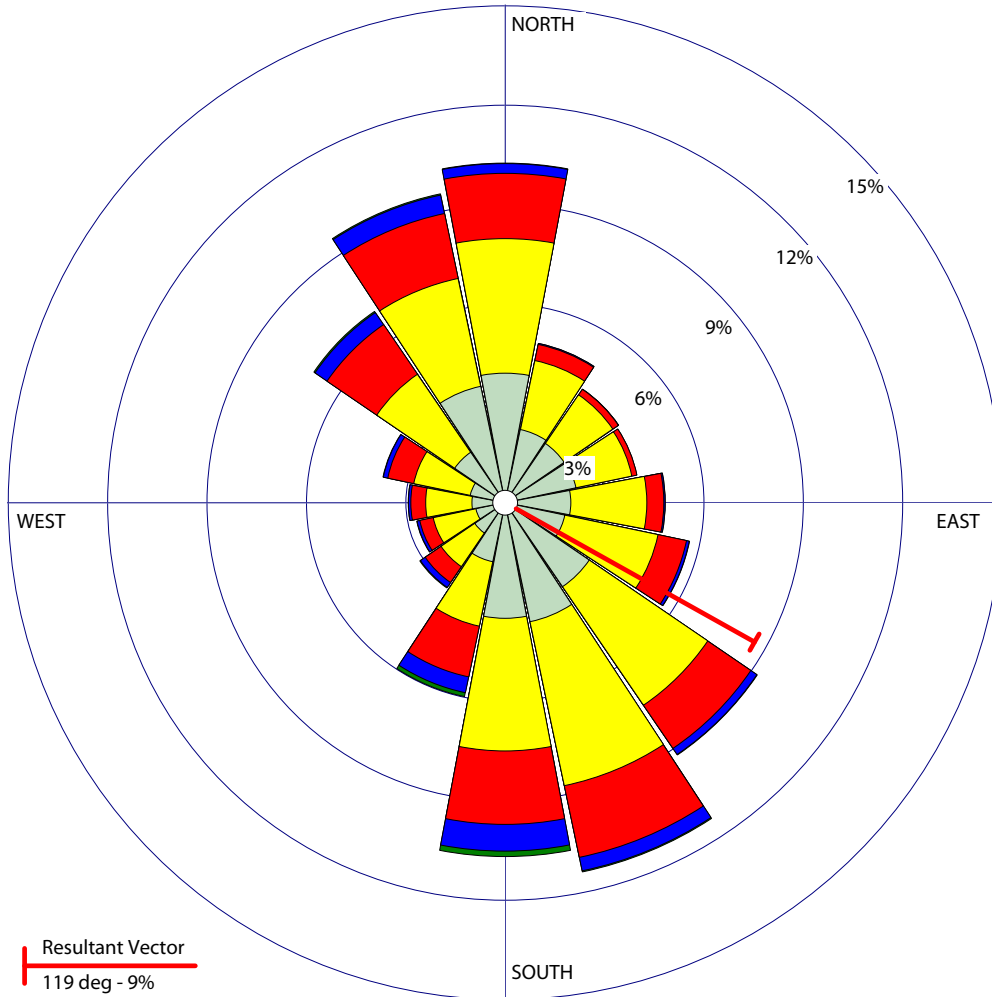

WIND ROSE PLOT:

Albany, MO
 MU Extension Commercial Agriculture Weather Station

DISPLAY:

Wind Speed
 Direction (blowing from)

WIND SPEED
 (mph)

- >= 20.0
- 15.0 - 20.0
- 10.0 - 15.0
- 5.0 - 10.0
- 0.5 - 5.0

Calms: 0.00%

COMMENTS:

Based on hourly average wind speed and direction from the MU Ag Weather Station at Albany (measured at 3 meters)

DATA PERIOD:

2000-2010
 Jan 1 - Dec 31
 00:00 - 23:00

CALM WINDS (less than 1 mph):

0.00%

AVG. WIND SPEED:

6.51 mph

TOTAL COUNT:

96432 hrs.

DATE:

2/17/2011