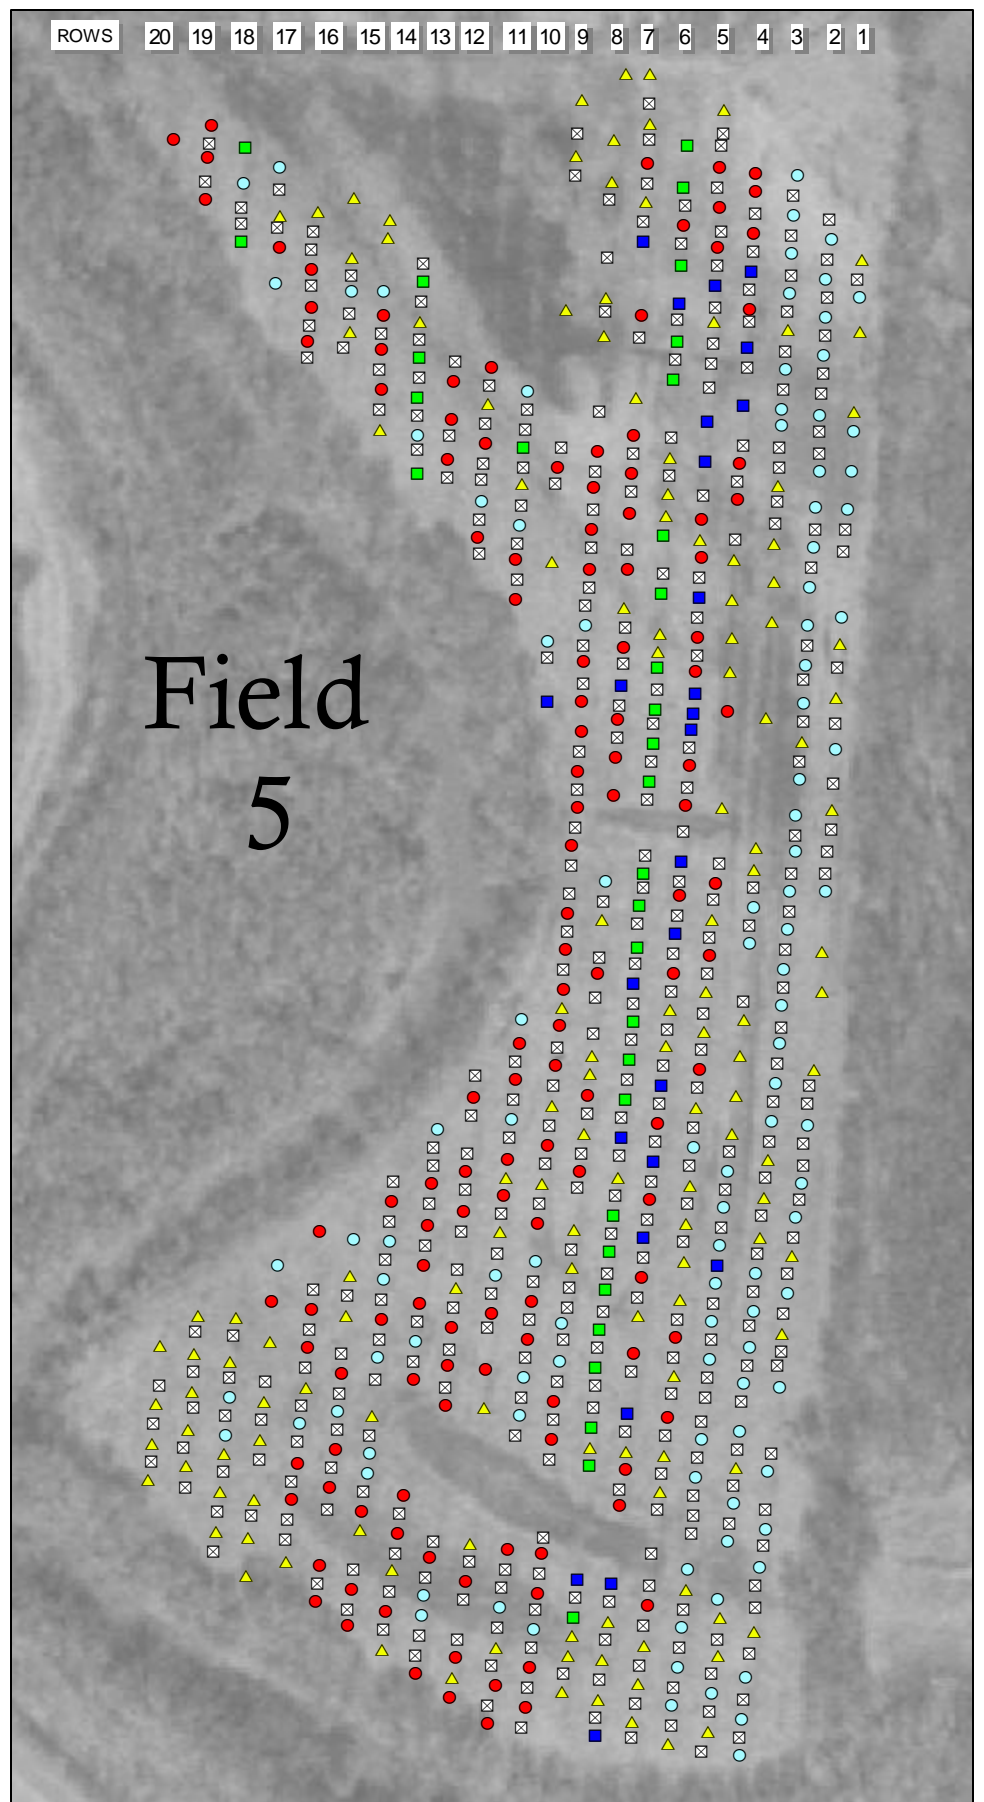

Sample Map

Cape Farm
Pecan Trees

Grafted Trees

Variety	# of Trees
■ Pawnee	26
■ Major	32
○ Posey	108
● Kanza	133
Total	299
▲ Regraft Needed	142
 Tree to be removed	372

Symbols	
	Type I (Protandrous) Male flowers release pollen from catkins before pistillate flowers are receptive.
	Type II (Protogynous) Female flowers are receptive before pollen is shed from catkins.

Farm Overview: All Fields

January 2002

Produced by Growers Maps; www.growersmaps.com; 816-305-0614