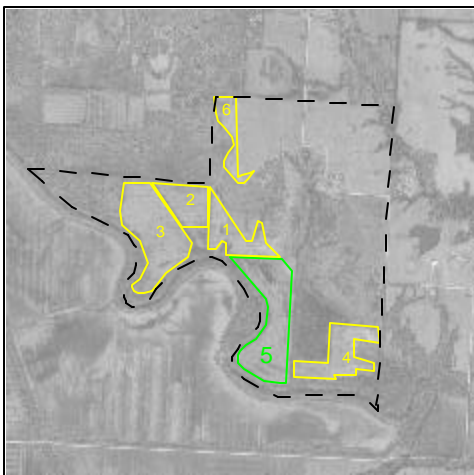

Sample Map

Cape Farm
Pecan Trees

Grafted Trees

Variety	# of Trees
■ Pawnee	26
■ Major	32
○ Posey	108
● Kanza	133
Total	299
▲ Regraft Needed	142
 Tree to be removed	372

Symbols	
	Type I (Protandrous) Male flowers release pollen from catkins before pistillate flowers are receptive.
	Type II (Protogynous) Female flowers are receptive before pollen is shed from catkins.

Farm Overview: All Fields

January 2002

Produced by Growers Maps; www.growersmaps.com; 816-305-0614